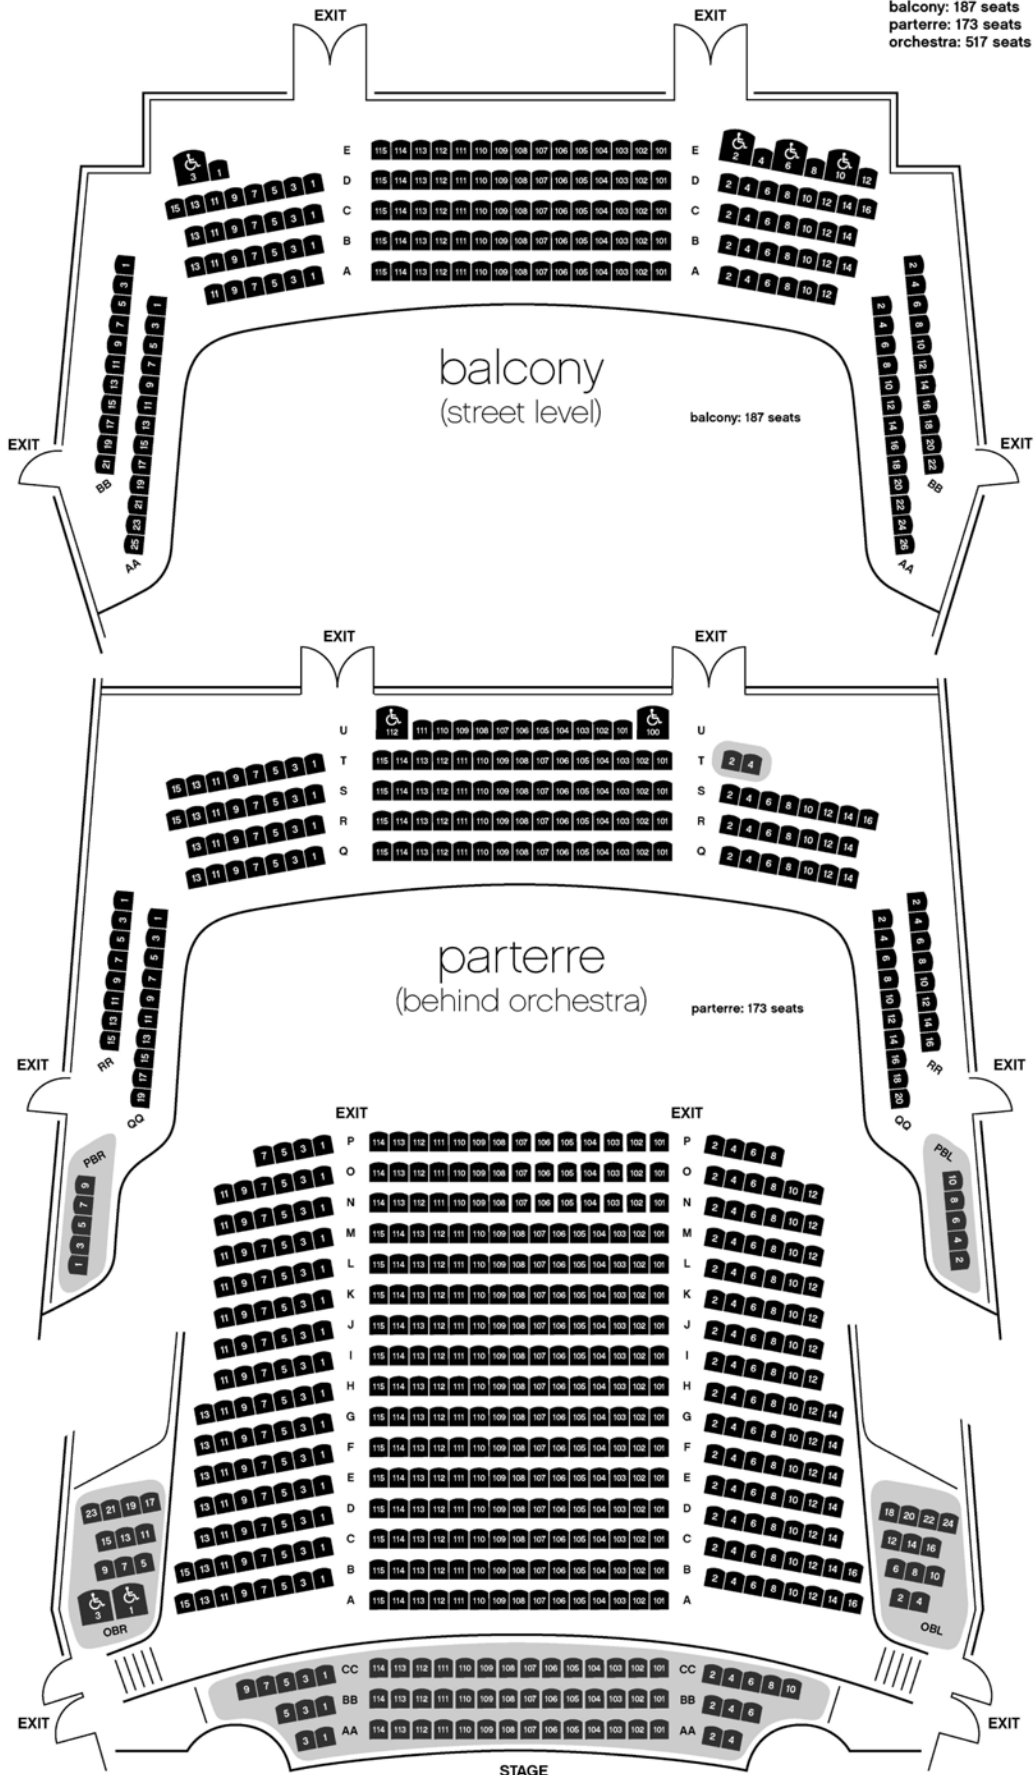

total capacity: 877

balcony: 187 seats
parterre: 173 seats
orchestra: 517 seats

balcony
(street level)

balcony: 187 seats

parterre
(behind orchestra)

parterre: 173 seats

orchestra

these seats are not
on sale for every event